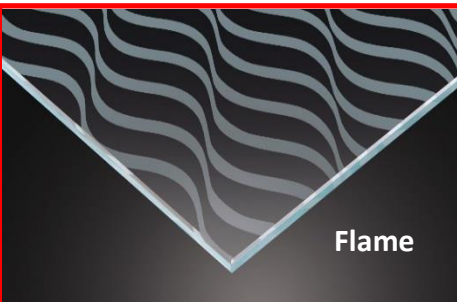

Ravensby Glass offer a wide range of obscure glass which is ideal for privacy, style and to let more light into internal rooms. All Available in 6mm except Trust safety glass which is 10mm.

Trust is a 10mm safety glass with superb anti-slip properties. When laminated this glass makes a strong flooring product, ideal for walkways and stair treads.

Flame is an etched low iron glass suitable for shower enclosures, glass doors and office partitions.

Illusion is our double sided acid etched glass. These are ideal for use as office partitions or screens