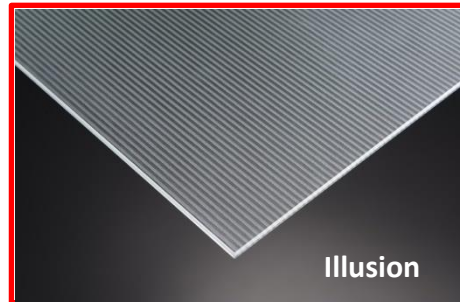

Ravensby Glass offer a wide range of obscure glass which is ideal for privacy, style and to let more light into internal rooms. All Available in 6mm except Trust safety glass which is 10mm.

Trust is a 10mm safety glass with superb anti-slip properties. When laminated this glass makes a strong flooring product, ideal for walkways and stair treads.

Flame is an etched low iron glass suitable for shower enclosures, glass doors and office partitions.

Illusion is our double sided acid etched glass. These are ideal for use as office partitions or screens